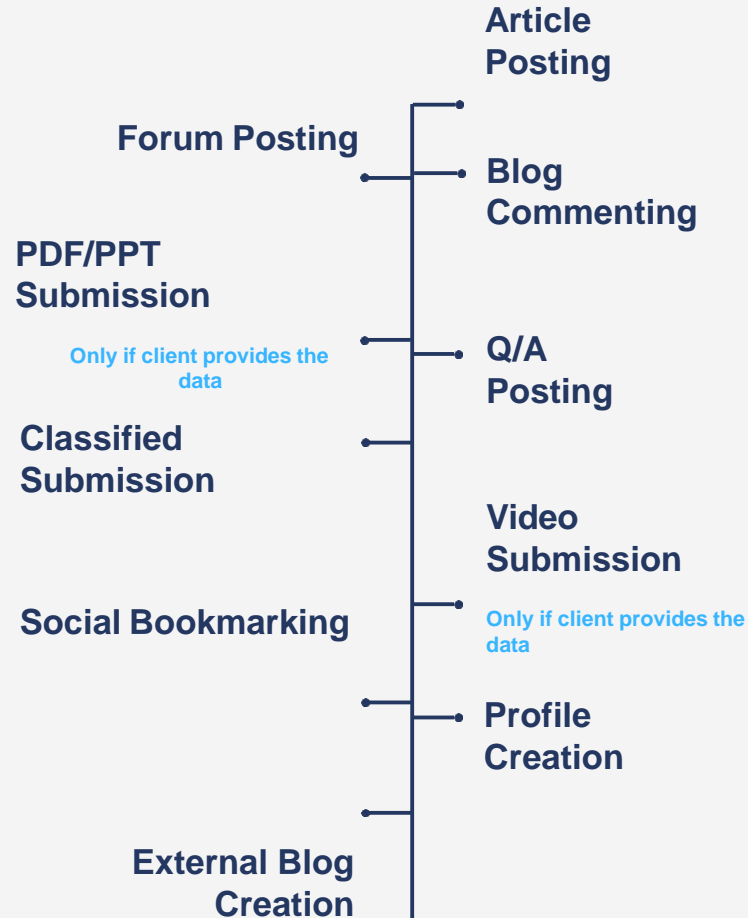

XML Sitemap

An XML sitemap is a file that lists a website's important pages, making sure search engine can find and crawl them all.

Breadcrumbs

A breadcrumb is a type of secondary navigation scheme that reveals the user's location in a website or Web application.

Header Tags

HTML header tags are used to differentiate the headings (h1) and subheadings (h2-h6) of a page from the rest of the content.

On-Page SEO

Activities performed

Meta Tags

Meta tags are snippets of text that describe a page's content; the meta tags don't appear on the page itself, but only in the page's source code.

Schema Code Implementation

Schema markup is code (semantic vocabulary) that you place on your website to help the search engines return more informative results for users.

Language Tags

Language tags are used to indicate the language of text or other items in HTML and XML documents.

Off-Page SEO

Activities Performed

(Every month a set of activities are performed depending on the requirement)

Reporting

**On-Page
Activities**

**Monthly Link
Building Report**

**Weekly
Report**

Tools Used By US